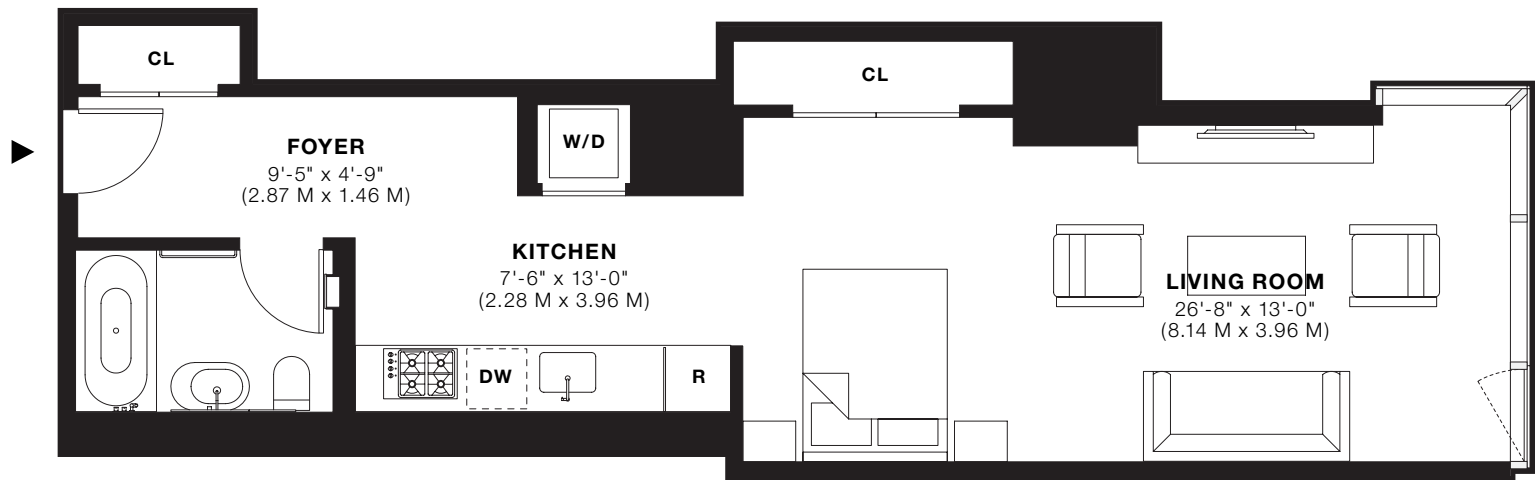

8B
EAST
LOFT
SOARING CEILINGS
1 BATH
ROOM
SCULPTURE RESIDENCE
INTERIOR
655 S.F.
60.9 S.M.
56
LEONARD
Anish Kapoor
DESIGNED BY
HERZOG & DE MEURON
CO-DEVELOPED BY
ALERGO GROUP AND HINES

Exclusive Sales & Marketing: Corcoran Sunshine
212.965.1500, 56leonardtribeca.com