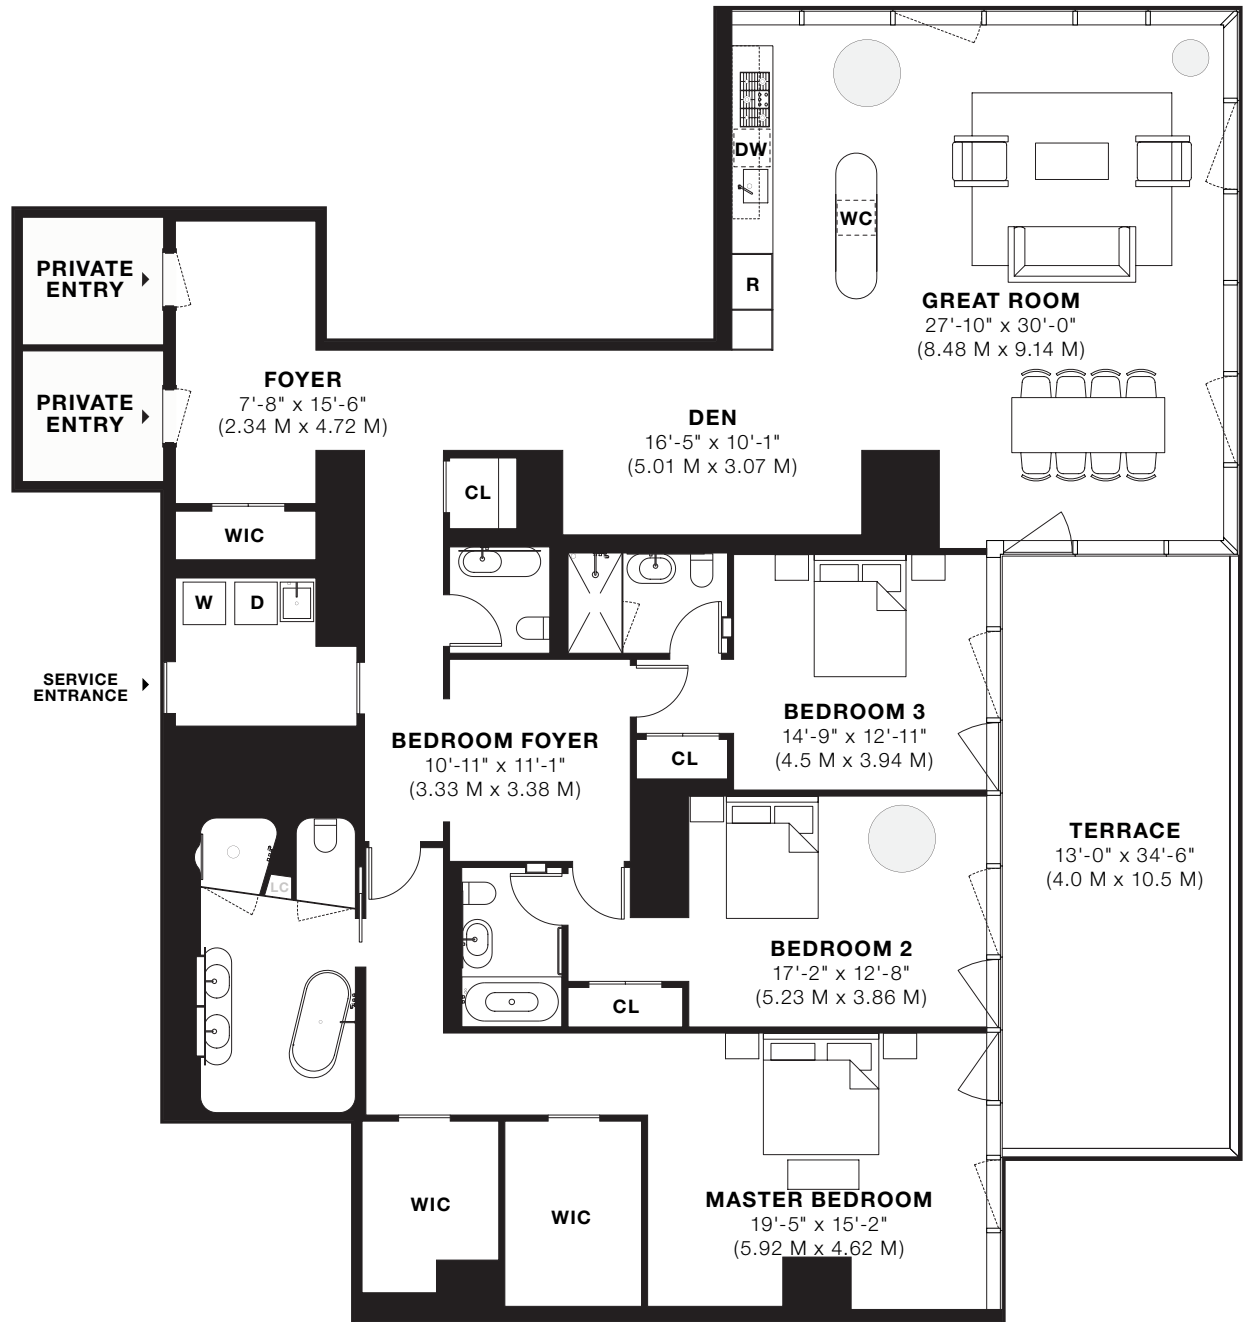

6
EAST
3 BED
ROOM
SOARING CEILINGS
3.5 BATH
ROOM
1 PRIVATE TERRACE
INTERIOR
3,170 S.F.
294.6 S.M.
SCULPTURE RESIDENCE
EXTERIOR
449 S.F.
41.7 S.M.

56
LEONARD
DESIGNED BY
HERZOG & DE MEURON
CO-DEVELOPED BY
ALBERTO GRUPO AND HINES
Anish Kapoor

Exclusive Sales & Marketing: Corcoran Sunshine
212.965.1500, 56leonardtribeca.com